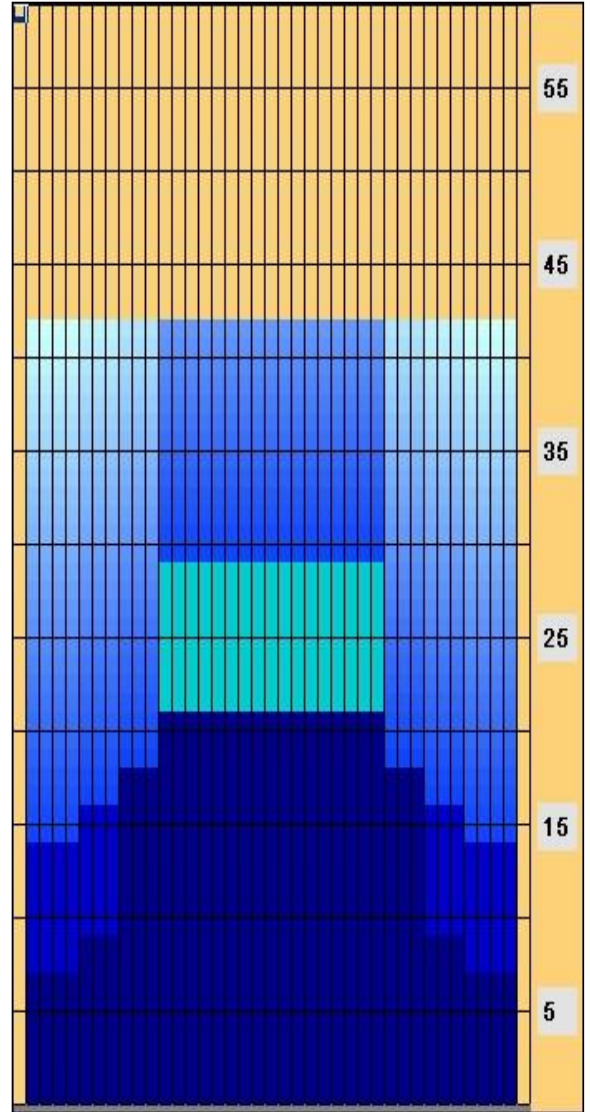

Poropeukalo 2021 / Santasport senior Open

Oil Pattern Distance: 42 Feet **Reverse Brush Drop:** 33 Feet **Oil Per Board:** 50 uL
Forward Oil Total: 17.0 mL **Reverse Oil Total:** 6.5 mL **Volume Oil Total:** 23.50 mL
Forward Boards Crossed: 374 Boards **Reverse Boards Crossed:** 143 Boards **Total Boards Crossed:** 517 Boards

	Start	Stop	Loads	Speed	Crossed	Start	End	Feet	T.Oil
1	2L	2R	5	14	185	0.0	7.9	7.9	9250
2	6L	6R	1	14	29	7.9	9.8	1.9	1450
3	9L	9R	2	14	46	9.8	13.7	3.9	2300
4	9L	9R	2	18	46	13.7	18.8	5.1	2300
5	12L	12R	4	18	68	18.8	29.0	10.2	3400
6	2L	2R	0	18	0	29.0	34.0	5.0	0
7	2L	2R	0	22	0	34.0	42.0	8.0	0

	Start	Stop	Loads	Speed	Crossed	Start	End	Feet	T.Oil
1	2L	2R	0	30	0	42.0	21.0	-21.0	0
2	12L	12R	1	18	17	21.0	18.5	-2.5	850
3	9L	9R	1	18	23	18.5	16.0	-2.5	1150
4	6L	6R	1	18	29	16.0	13.5	-2.5	1450
5	2L	2R	2	18	74	13.5	8.4	-5.1	3700
6	2L	2R	0	14	0	8.4	0.0	-8.4	0

Conditioner:
KEGEL ICE

TransferType:
Transfer Brush

Forward

Reverse

Combined

Buff

Item	3L-7L:18L-18R	8L-12L:18L-18R	13L-17L:18L-18R	18L-18R:17R-13R	18L-18R:12R-8R	18L-18R:7R-3R
Description	Outside Track:Middle	Middle Track:Middle	Inside Track:Middle	Middle: Inside Track	Middle:Middle Track	Middle:Outside Track
Track Zone Ratio	2.44	1.36	1	1	1.36	2.44