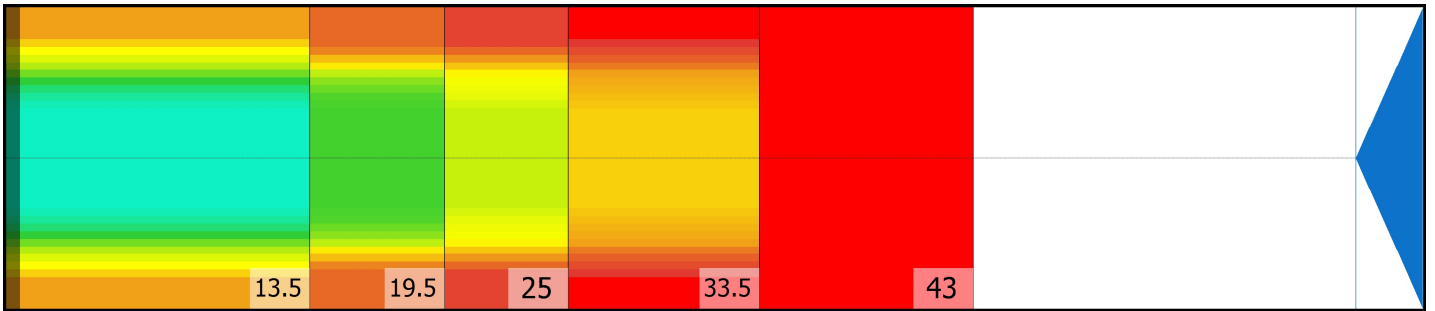

## Zone Configuration

Cleaner Transition

Mode: Clean and Condition

Speed: Max Clean

Start Cleaner Spray: 0 Feet

Start Squeegee: 0 Feet

Start Conditioning: 6 Inches

Split Pattern: No

Zone 1	Avg	Ratio	Zone 2	Avg	Ratio
Left	20.8	3.3 : 1	Left	11.4	4.2 : 1
Right	20.8	3.3 : 1	Right	11.4	4.2 : 1
Center	68.0		Center	48.0	

Zone 3	Avg	Ratio	Zone 4	Avg	Ratio
Left	7.6	4.2 : 1	Left	4.8	4.2 : 1
Right	7.6	4.2 : 1	Right	4.8	4.2 : 1
Center	32.0		Center	20.0	

Zone 5	Avg	Ratio
Left	1.0	1.0 : 1
Right	1.0	1.0 : 1
Center	1.0	