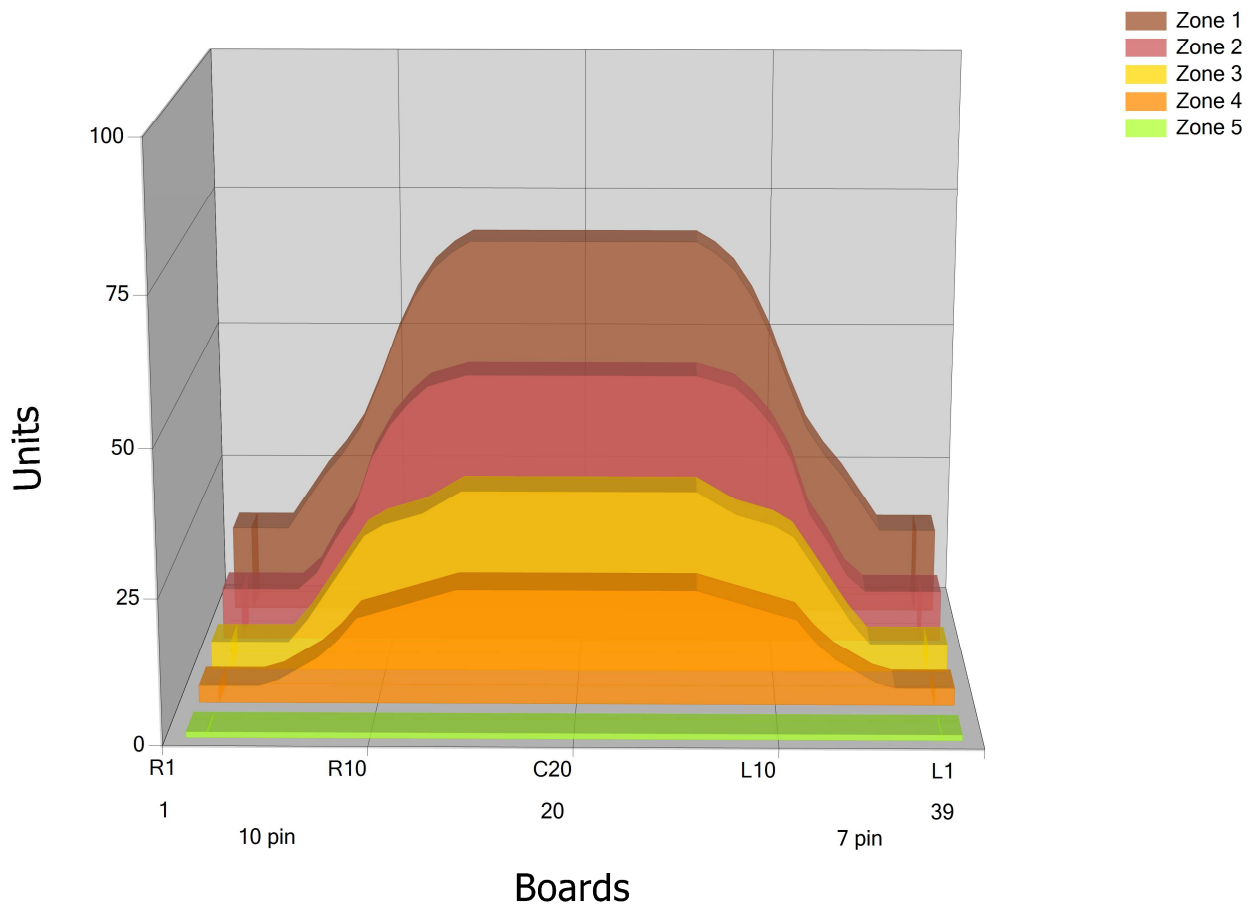

# LA-KITURNAUS

Conditioner:

Cleaner:

## Zone Configuration

Cleaner Transition

Mode: Clean and Condition

Speed: Max Clean

Start Cleaner Spray: 0 Feet

Start Squeegee: 0 Feet

Start Conditioning: 6 Inches

Split Pattern: No

Zone 1	Avg	Ratio	Zone 2	Avg	Ratio
Left	20.8	3.3 : 1	Left	11.4	4.2 : 1
Right	20.8	3.3 : 1	Right	11.4	4.2 : 1
Center	68.0		Center	48.0	

Zone 3	Avg	Ratio	Zone 4	Avg	Ratio
Left	7.6	4.2 : 1	Left	4.8	4.2 : 1
Right	7.6	4.2 : 1	Right	4.8	4.2 : 1
Center	32.0		Center	20.0	

Zone 5	Avg	Ratio
Left	1.0	1.0 : 1
Right	1.0	1.0 : 1
Center	1.0	