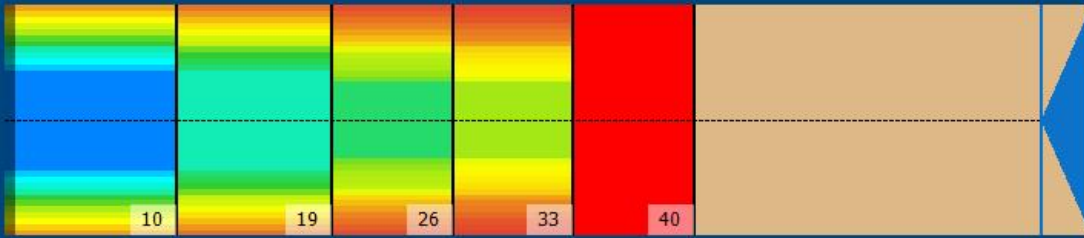

## Zone Configuration

Cleaner Transition

Mode: Clean and Condition  
 Speed: Quick Clean  
 Start Cleaner Spray: 0 Feet  
 Start Squeegee: 0 Feet  
 Start Conditioning: 6 Inches  
 Split Pattern: No

Zone 1	Avg	Ratio	Zone 2	Avg	Ratio
Left	37.0	2.4 : 1	Left	25.6	2.6 : 1
Right	37.0	2.4 : 1	Right	25.6	2.6 : 1
Center	87.0		Center	66.0	
Zone 3	Avg	Ratio	Zone 4	Avg	Ratio
Left	15.2	3.8 : 1	Left	10.8	3.3 : 1
Right	15.2	3.8 : 1	Right	10.8	3.3 : 1
Center	57.0		Center	36.0	
Zone 5	Avg	Ratio			
Left	1.0	1.0 : 1			
Right	1.0	1.0 : 1			
Center	1.0				