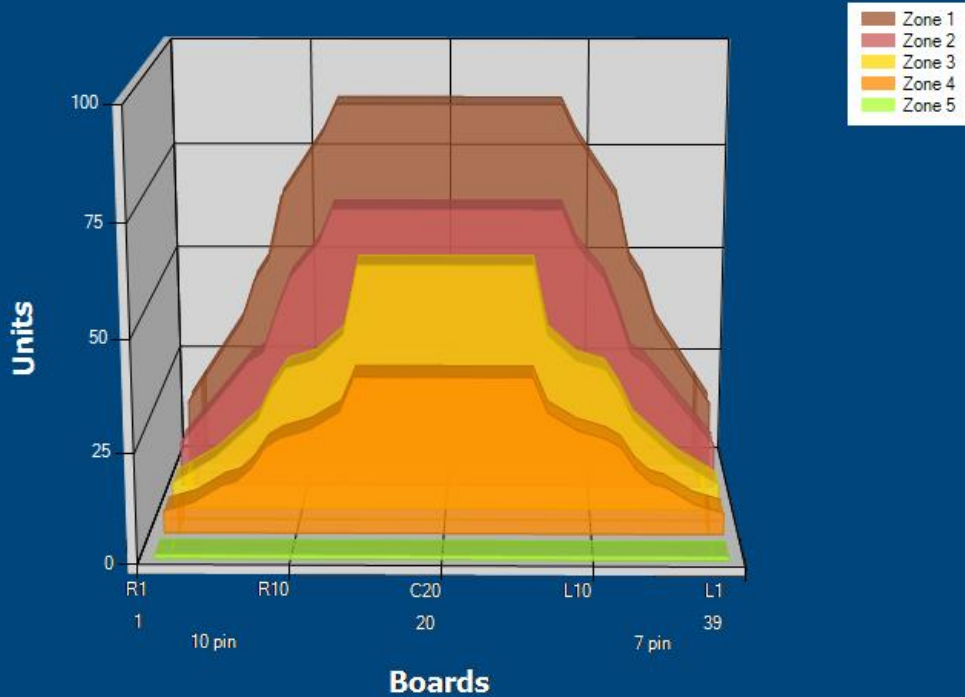

## Zone Configuration

Cleaner Transition

Mode: Clean and Condition  
 Speed: Quick Clean  
 Start Cleaner Spray: 0 Feet  
 Start Squeegee: 0 Feet  
 Start Conditioning: 6 Inches  
 Split Pattern: No

Zone 1	Avg	Ratio	Zone 2	Avg	Ratio
Left	37.0	2.4 : 1	Left	25.6	2.6 : 1
Right	37.0	2.4 : 1	Right	25.6	2.6 : 1
Center	87.0		Center	66.0	
Zone 3	Avg	Ratio	Zone 4	Avg	Ratio
Left	15.2	3.8 : 1	Left	10.8	3.3 : 1
Right	15.2	3.8 : 1	Right	10.8	3.3 : 1
Center	57.0		Center	36.0	
Zone 5	Avg	Ratio			
Left	1.0	1.0 : 1			
Right	1.0	1.0 : 1			
Center	1.0				