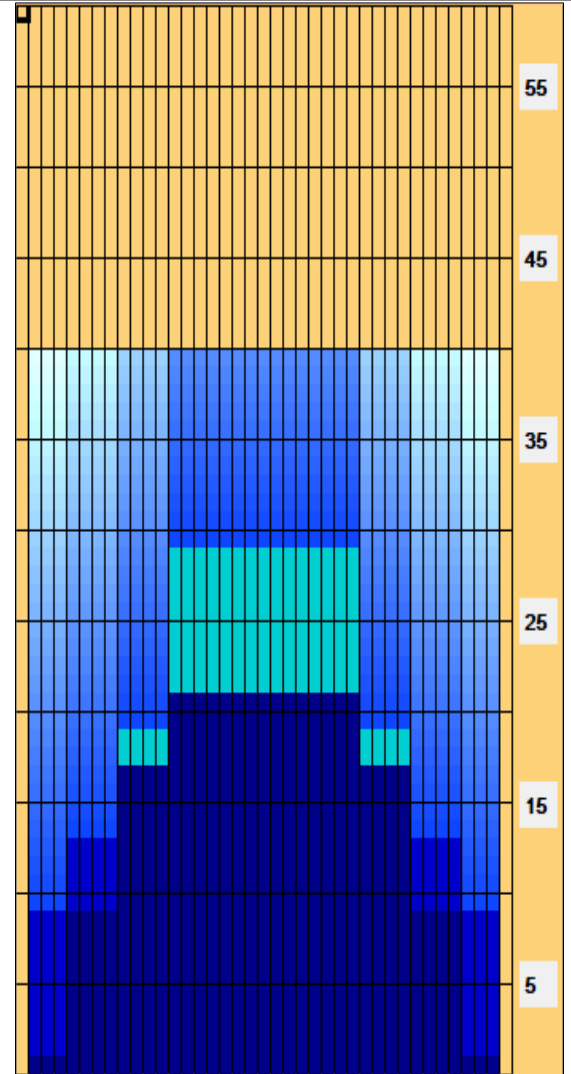

Kegel Sport Series - SUNSET STRIP - 3240 (50 uL)

Oil Pattern Distance: **40 Feet**
Forward Oil Total: **15.95 mL**
Forward Boards Crossed: **319 Boards**

Reverse Brush Drop: **40 Feet**
Reverse Oil Total: **8.75 mL**
Reverse Boards Crossed: **175 Boards**

Oil Per Board: **50 uL**
Volume Oil Total: **24.7 mL**
Total Boards Crossed: **494 Boards**

Start	Stop	Loads	Speed	Crossed	Start	End	Feet	T.Oil
1	2L 2R	2	14	74	0.0	1.9	1.9	3700
2	5L 5R	3	18	93	1.9	9.5	7.6	4650
3	9L 9R	4	18	92	9.5	19.7	10.2	4600
4	13L 13R	4	18	60	19.7	29.9	10.2	3000
5	2L 2R	0	18	0	29.9	33.0	3.1	0
6	2L 2R	0	22	0	33.0	40.0	7.0	0

Start	Stop	Loads	Speed	Crossed	Start	End	Feet	T.Oil
1	2L 2R	0	30	0	40.0	21.0	-19.0	0
2	13L 13R	2	14	30	21.0	17.1	-3.9	1500
3	9L 9R	2	14	46	17.1	13.2	-3.9	2300
4	5L 5R	2	14	62	13.2	9.3	-3.9	3100
5	2L 2R	1	10	37	9.3	7.9	-1.4	1850
6	2L 2R	0	10	0	7.9	0.0	-7.9	0

Conditioner:
Type In or Select One

TransferType:
Type In or Select One

- Forward
- Reverse
- Combined
- Buff