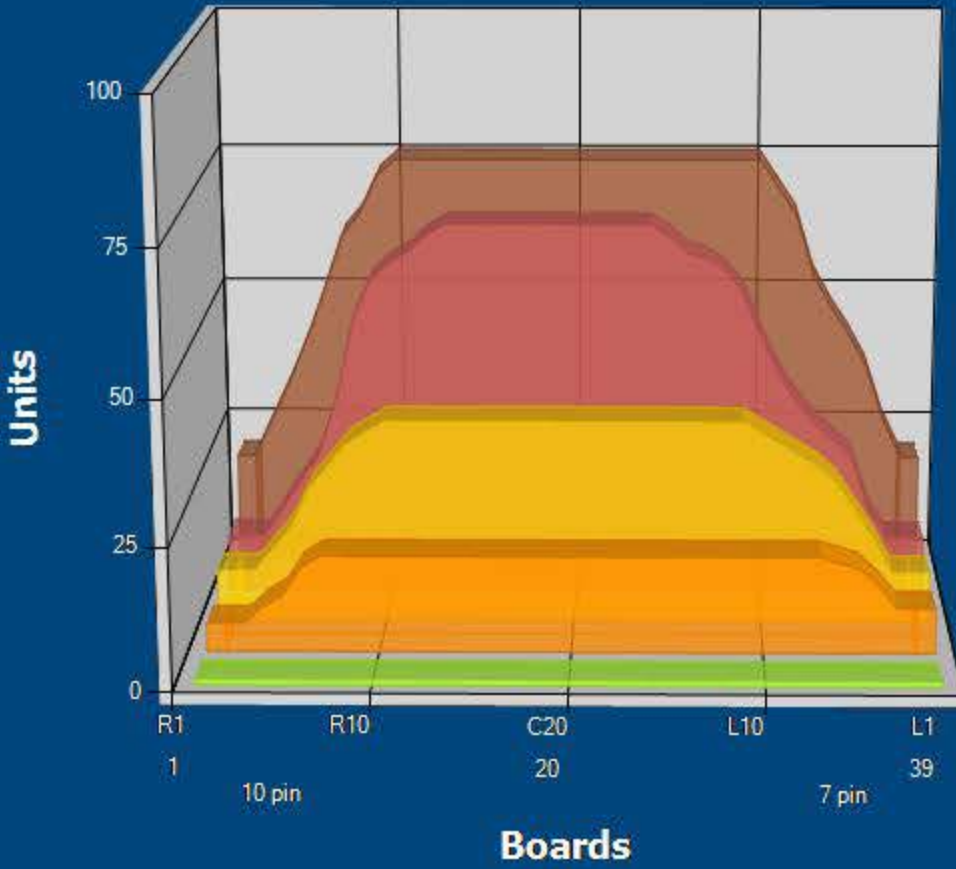

## Zone Configuration

Cleaner Stop

- Zone 1
- Zone 2
- Zone 3
- Zone 4
- Zone 5

Volume: 22.53

Mode: Clean and Condition

Speed: Max Clean

Start Cleaner Spray: 0 feet

Start Squeegee: 0 feet

Start Conditioning: 6 Inches

Split Pattern: No

Zone	Ava	Ratio
Zone 1	Left	41.80 1.79 : 1
	Right	43.00 1.74 : 1
	Center	75.00
Zone 2	Left	21.80 3.07 : 1
	Right	21.00 3.19 : 1
	Center	57.00
Zone 3	Left	19.40 1.86 : 1
	Right	18.20 1.98 : 1
	Center	36.00
Zone 4	Left	13.60 1.25 : 1
	Right	11.00 1.55 : 1
	Center	17.00
Zone 5	Left	1.00 1.00 : 1
	Right	1.00 1.00 : 1
	Center	1.00

## Volume by Board