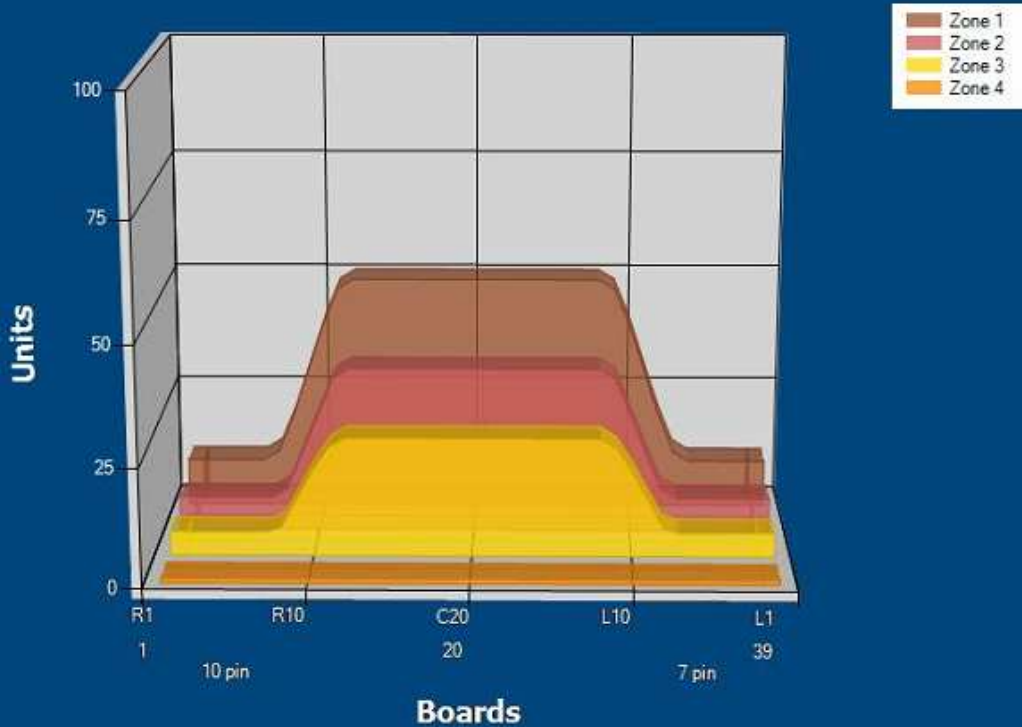

## Zone Configuration

Cleaner Transition

Mode: Clean and Condition

Speed: Quick Clean

Start Cleaner Spray: 0 Feet

Start Squeegee: 0 Feet

Start Conditioning: 6 Inches

Split Pattern: No

Zone 1	Avg	Ratio	Zone 2	Avg	Ratio
Left	10.4	4.8 : 1	Left	7.0	5.0 : 1
Right	10.4	4.8 : 1	Right	7.0	5.0 : 1
Center	50.0		Center	35.0	
Zone 3	Avg	Ratio	Zone 4	Avg	Ratio
Left	5.0	5.0 : 1	Left	1.0	1.0 : 1
Right	5.0	5.0 : 1	Right	1.0	1.0 : 1
Center	25.0		Center	1.0	