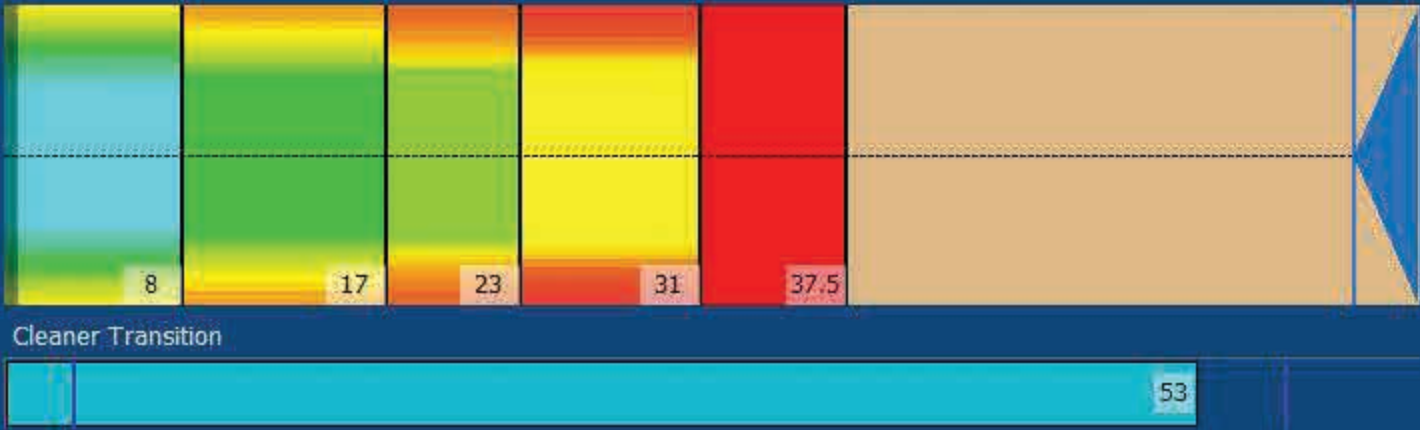

## Zone Configuration

- Zone 1
- Zone 2
- Zone 3
- Zone 4
- Zone 5

Mode: Clean and Condition  
 Speed: Max Clean  
 Start Cleaner Spray: 0 Feet  
 Start Squeegee: 0 Feet  
 Start Conditioning: 6 Inches  
 Split Pattern: No

Zone 1	Avg	Ratio	Zone 2	Avg	Ratio
Left	45.6	1.6 : 1	Left	27.2	1.8 : 1
Right	45.6	1.6 : 1	Right	27.2	1.8 : 1
Center	75.0		Center	50.0	
Zone 3	Avg	Ratio	Zone 4	Avg	Ratio
Left	15.8	2.5 : 1	Left	10.6	2.3 : 1
Right	15.8	2.5 : 1	Right	10.6	2.3 : 1
Center	39.0		Center	24.0	
Zone 5	Avg	Ratio			
Left	1.0	1.0 : 1			
Right	1.0	1.0 : 1			
Center	1.0				