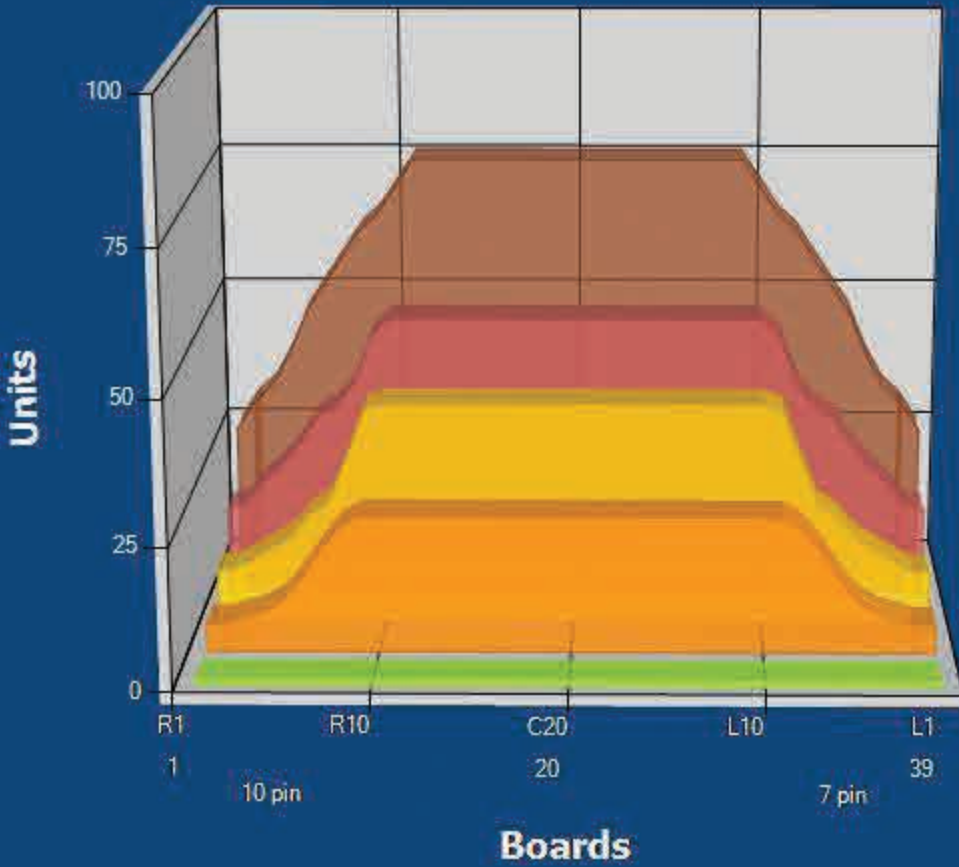

## Zone Configuration

- Zone 1
- Zone 2
- Zone 3
- Zone 4
- Zone 5

Mode: Clean and Condition  
 Speed: Max Clean  
 Start Cleaner Spray: 0 Feet  
 Start Squeegee: 0 Feet  
 Start Conditioning: 6 Inches  
 Split Pattern: No

Zone 1	Avg	Ratio	Zone 2	Avg	Ratio
Left	45.6	1.6 : 1	Left	27.2	1.8 : 1
Right	45.6	1.6 : 1	Right	27.2	1.8 : 1
Center	75.0		Center	50.0	
Zone 3	Avg	Ratio	Zone 4	Avg	Ratio
Left	15.8	2.5 : 1	Left	10.6	2.3 : 1
Right	15.8	2.5 : 1	Right	10.6	2.3 : 1
Center	39.0		Center	24.0	
Zone 5	Avg	Ratio			
Left	1.0	1.0 : 1			
Right	1.0	1.0 : 1			
Center	1.0				