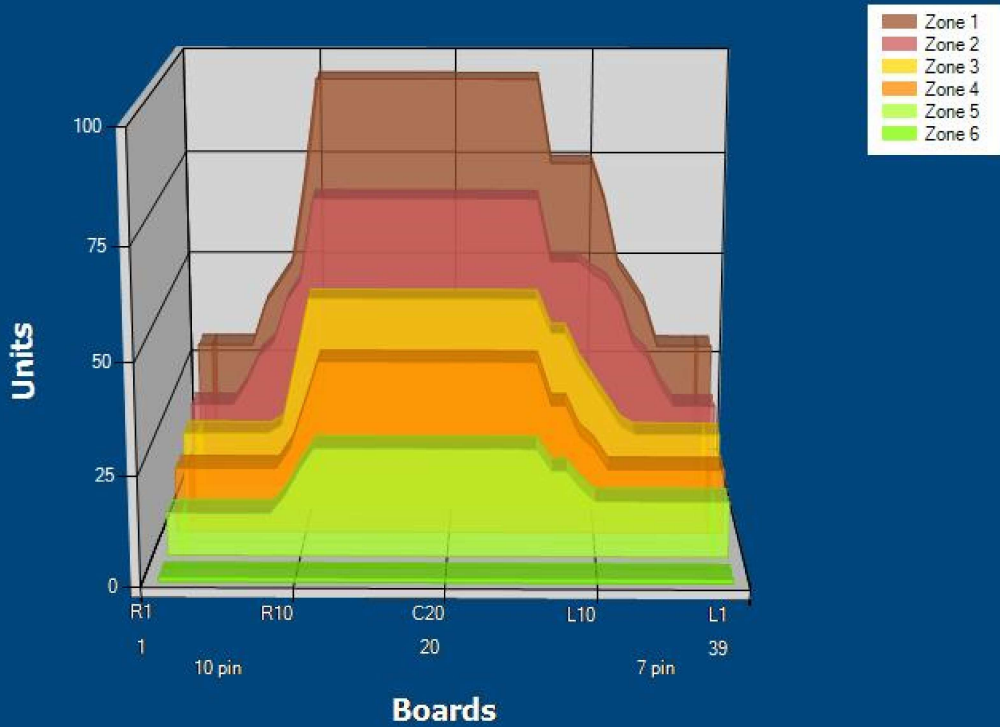

## Zone Configuration

Cleaner Transition

Mode: Clean and Condition  
 Speed: Max Clean  
 Start Cleaner Spray: 0 Feet  
 Start Squeegee: 0 Feet  
 Start Conditioning: 6 Inches  
 Split Pattern: No

Zone 1	Avg	Ratio	Zone 2	Avg	Ratio
Left	35.0	2.7 : 1	Left	26.4	2.7 : 1
Right	35.0	2.7 : 1	Right	26.4	2.7 : 1
Center	95.0		Center	70.0	
Zone 3	Avg	Ratio	Zone 4	Avg	Ratio
Left	18.0	2.8 : 1	Left	15.0	2.7 : 1
Right	18.0	2.8 : 1	Right	15.0	2.7 : 1
Center	50.0		Center	40.0	
Zone 5	Avg	Ratio	Zone 6	Avg	Ratio
Left	13.0	1.9 : 1	Left	1.0	1.0 : 1
Right	10.0	1.9 : 1	Right	1.0	1.0 : 1
Center	25.0		Center	1.0	