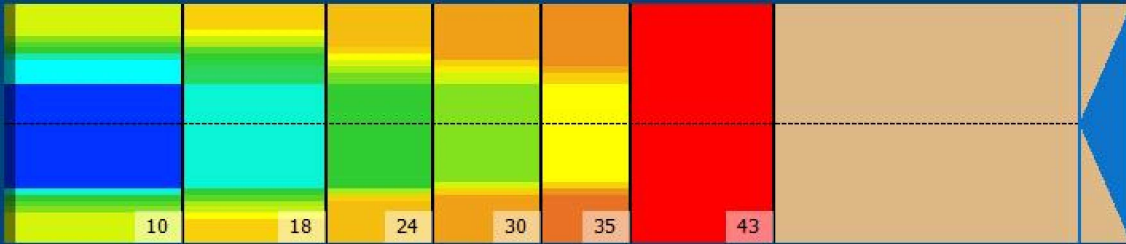

## Zone Configuration

Cleaner Transition

Mode: Clean and Condition  
 Speed: Max Clean  
 Start Cleaner Spray: 0 Feet  
 Start Squeegee: 0 Feet  
 Start Conditioning: 6 Inches  
 Split Pattern: No

Zone 1	Avg	Ratio	Zone 2	Avg	Ratio
Left	35.0	2.7 : 1	Left	26.4	2.7 : 1
Right	35.0	2.7 : 1	Right	26.4	2.7 : 1
Center	95.0		Center	70.0	
Zone 3	Avg	Ratio	Zone 4	Avg	Ratio
Left	18.0	2.8 : 1	Left	15.0	2.7 : 1
Right	18.0	2.8 : 1	Right	15.0	2.7 : 1
Center	50.0		Center	40.0	
Zone 5	Avg	Ratio	Zone 6	Avg	Ratio
Left	13.0	1.9 : 1	Left	1.0	1.0 : 1
Right	10.0	1.9 : 1	Right	1.0	1.0 : 1
Center	25.0		Center	1.0	